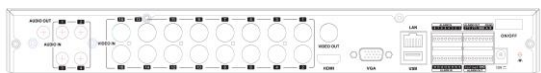

DVR-F2216-M5

16CH, 8MP Lite DVR

KEY FEATURES

- 16CH, 2SATA
- Support AHD/TVI/CVI/CVBS/IP Cameras
- Support AHD/TVI cameras up to 8MP, CVI up to 4MP
- Support H2.65+/H.265/H.264+/H.264
- Support Smart Playback & analytics
- Support 2 extra IP Ch
- Support 3G/4G Wi-Fi
- Support Google Drive & Dropbox Cloud storage
- Support video quality detection (VQD)

INTERFACE

SPECIFICATION

VIDEO & AUDIO INPUT

Video Input	16ch BNC interface (1.0Vp-p, 75 Ω)
TVI /AHD	8MP,5MP,4MP,1080P, 720P
CVI	4MP,1080P, 720P
IPC	Up to 20ch 8MP
Audio Input	4-ch, RCA (2.0 Vp-p, 1 kΩ)
Two way Talk	1-ch, multiplex with Audio Input (RCA)

PLAYBACK & BACKUP

Playback Mode	Smart Playback/Normal/Time Division/ Label/ Event/ Picture Playback
Playback Rate	4CH 8MP Playback 8CH 8MP lite/5MP/4MP/1080P Playback
Backup Mode	USB Device/Network

SMART FUNCTION