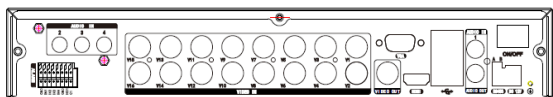

DVR-F2216-M1

16 CH, 2MP Lite DVR

KEY FEATURES

- 16CH, 2SATA
- Support AHD/TVI/CVI/CVBS/IP Cameras
- Support AHD/TVI/CVI cameras up to 2MP
- Support H.264+/H.264
- Support Smart Playback & analytics
- Support 2 extra IP Ch
- Support 3G/4G Wi-Fi
- Support Google Drive & Dropbox Cloud storage
- Support video quality detection (VQD)

DVR-F2216-M1

16CH, 2MP Lite DVR

INTERFACE

SPECIFICATION

VIDEO & AUDIO INPUT

| | |
|----------------|---|
| Video Input | 16ch BNC interface (1.0Vp-p, 75 Ω) |
| TVI / CVI /AHD | 1080P, 720P |
| IPC | Up to 16ch 2MP |
| CVBS | Support |
| Audio Input | 4-ch, RCA (2.0 Vp-p, 1 KΩ) |
| Two way Talk | 1-ch, multiplex with Audio Input (RCA) |