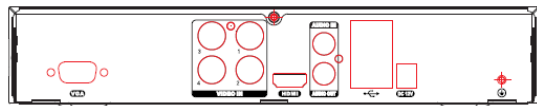

DVR-F2104-M1

4CH, 2MP Lite DVR

INTERFACE

SPECIFICATION

VIDEO & AUDIO INPUT

Video Input	4ch BNC interface (1.0Vp-p, 75 Ω)
TVI / CVI /AHD	1080P, 720P
IPC	Up to 6ch 2MP
Audio Input	1-ch, RCA (2.0 Vp-p, 1 KΩ)
Two way Talk	1-ch, multiplex with Audio Input (RCA)