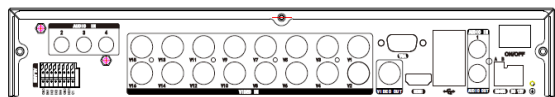

DVR-F2216-M1

16CH, 2MP Lite DVR

INTERFACE

SPECIFICATION

VIDEO & AUDIO INPUT

Video Input	16ch BNC interface (1.0Vp-p, 75 Ω)
TVI / CVI /AHD	1080P, 720P
IPC	Up to 16ch 2MP
CVBS	Support
Audio Input	4-ch, RCA (2.0 Vp-p, 1 KΩ)
Two way Talk	1-ch, multiplex with Audio Input (RCA)

VIDEO & AUDIO OUTPUT

HDMI	1ch, resolution: 1920×1080/60Hz,1280×1024/60Hz,1280×720/60 Hz,1024×768/60Hz
VGA	1ch, resolution: 1920×1080/60Hz,1280×1024/60Hz,1280×720/60 Hz,1024×768/60Hz
CVBS output	Support
Audio Output	1-ch, RCA (Linear, 1kΩ)

RECORDING

Compression	H.264/H.264+
Resolution	16ch 1080P Lite@12fps; 960H1/D1/CIF real time
Frame Rate(fps)	1fps-12fps
Video Bit Rate	11Kbps-2291Kbps
Record Mode	Manual, Schedule, Alarm
Audio Compression	G.711a
Audio Bit Rate	64Kbps

PLAYBACK & BACKUP

Playback Mode	Normal/Time Division/ Label/ Event/ Picture Playback
Playback Rate	16ch Playback
Backup Mode	USB Device/Network

SMART FUNCTION

Smart Detection for Analog	2CH line crossing detection, Area Intrusion detection
Smart Playback for Analog	Line crossing detection, Area Intrusion, Motion detection
Cloud Storage	Support
Cloud Upgrade	Support